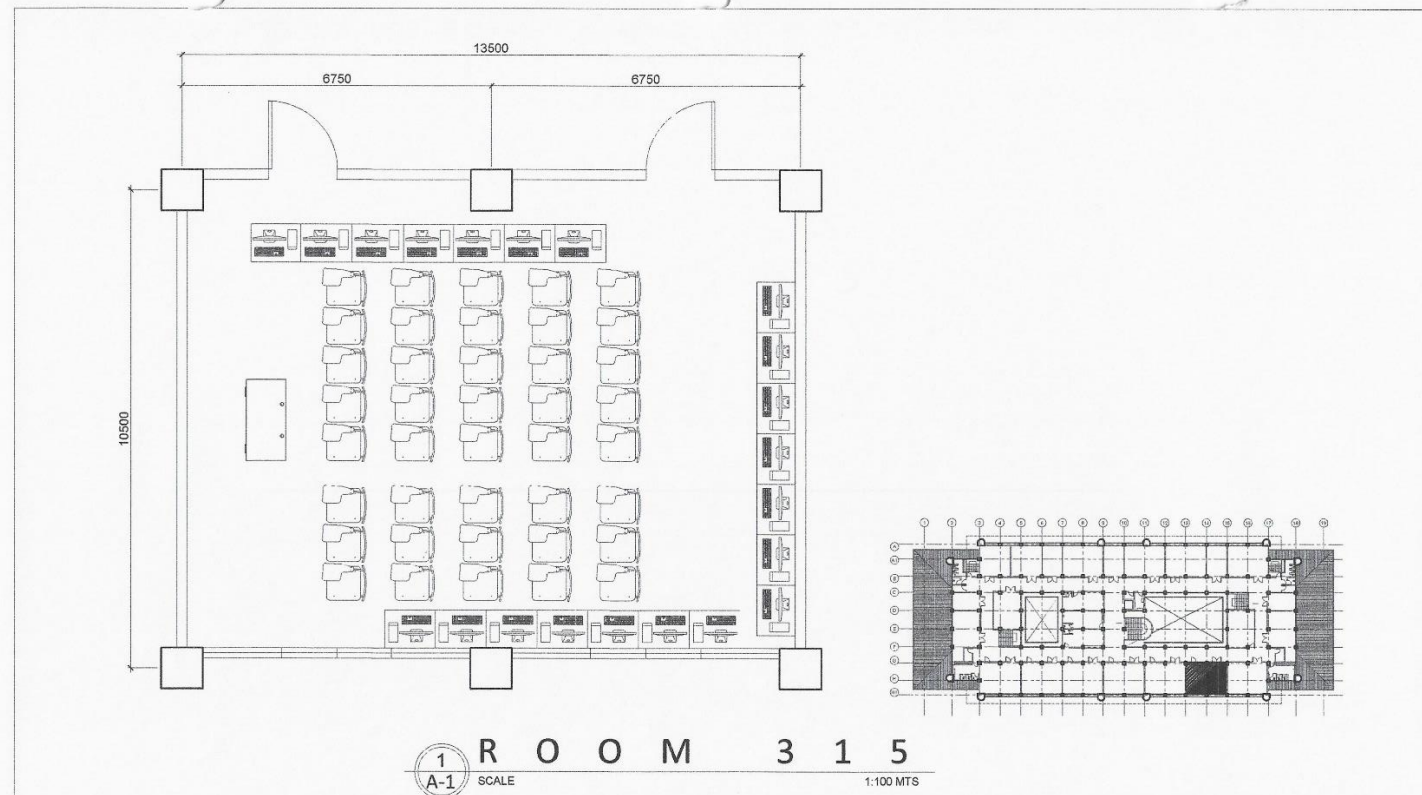

OWNER	PROJECT TITLE	PREPARED BY	SHEET CONTENTS	SHEET NO.
Republic of the Philippines POLYTECHNIC UNIVERSITY OF THE PHILIPPINES Sta. Mesa, Manila	COLLEGE OF ENGINEERING AND ARCHITECTURE BUILDING LOCATION: PUP-NDC CAMPUS, STA. MESA, MANILA	ARJENIE SHERWIN N. NEVA DIRECTOR PHYSICAL PLANNING AND DEVELOPMENT OFFICE	AS SHOWN CADD BY: ADF DATE:	A-1

(02) 8713 5968 | dcoe_chair@gmail.com
RM322 CEA BLDG. NDC COMPOUND,
ANONAS COR. PUREZA STREETS, STA. MESA, MANILA