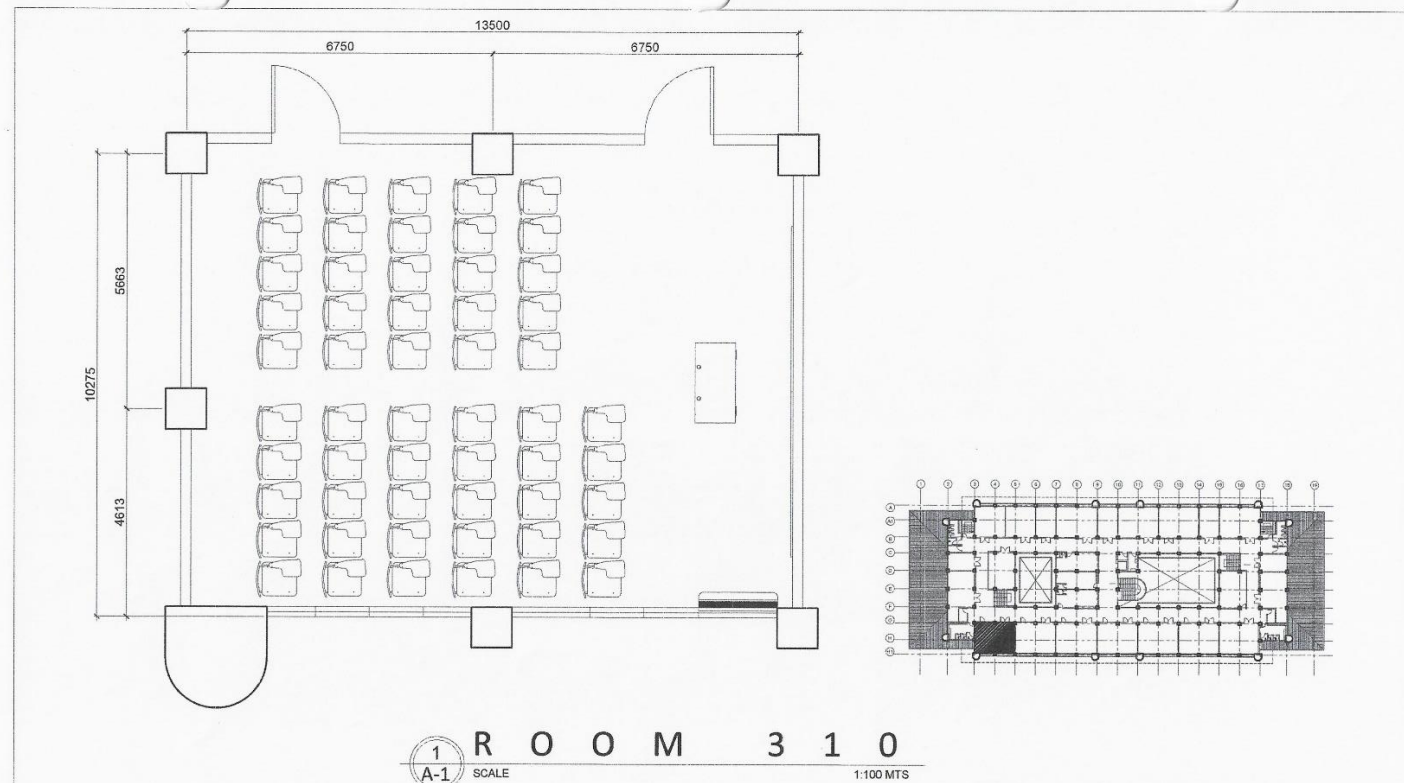

1 ROOM 310
A-1 SCALE 1:100 MTS

OWNER	PROJECT TITLE	PREPARED BY	SHEET CONTENTS	SHEET NO.
Republic of the Philippines POLYTECHNIC UNIVERSITY OF THE PHILIPPINES Sta. Mesa, Manila	COLLEGE OF ENGINEERING AND ARCHITECTURE BUILDING LOCATION: PUP-NDC CAMPUS, STA. MESA, MANILA	AR. ENP. SHERWIN N. NIEVA DIRECTOR PHYSICAL PLANNING AND DEVELOPMENT OFFICE	AS SHOWN CADD BY: AIEP DATE:	A-1

(02) 8713 5968 | dcoe_chair@gmail.com
RM322 CEA BLDG. NDC COMPOUND,
ANONAS COR. PUREZA STREETS, STA. MESA, MANILA