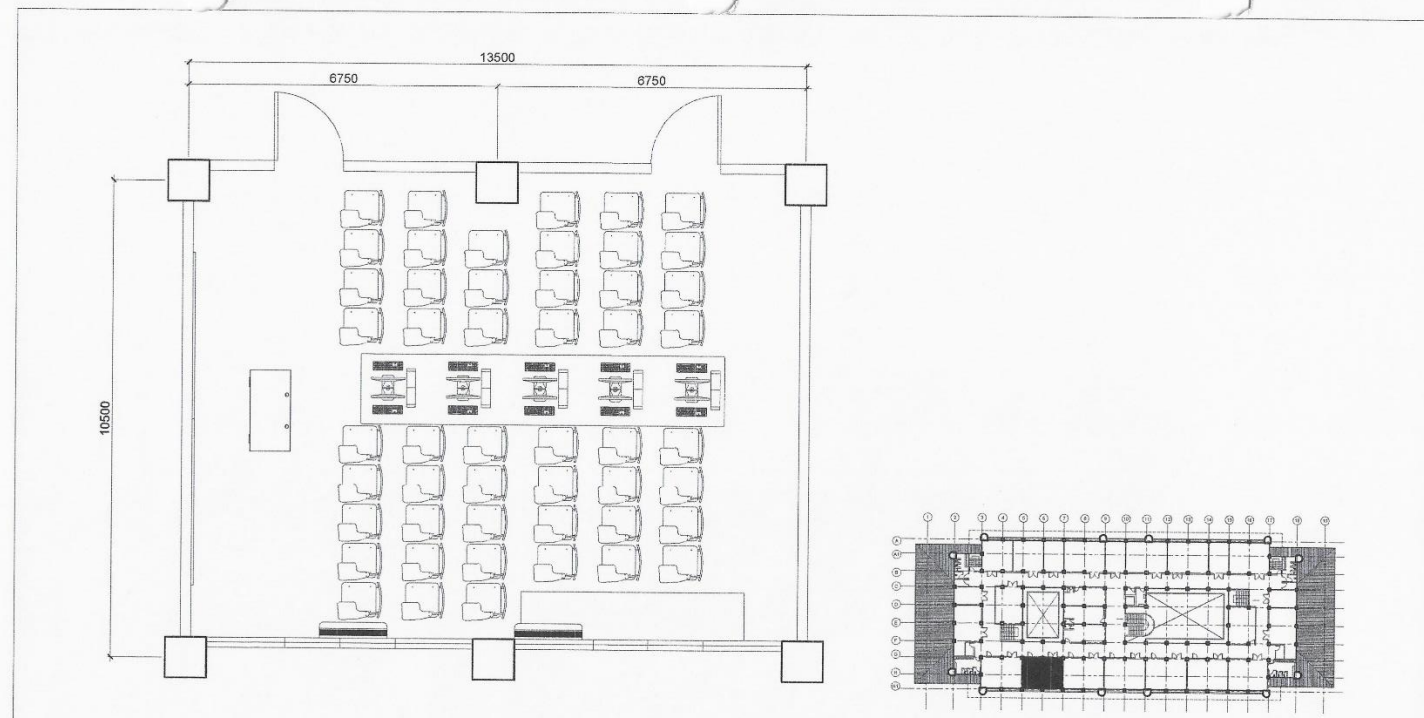

1 ROOM 3 1 1
SCALE 1:100 MTS

OWNER	PROJECT TITLE	PREPARED BY	SHEET CONTENTS	SHEET NO.
Republic of the Philippines POLYTECHNIC UNIVERSITY OF THE PHILIPPINES Sta. Mesa, Manila	COLLEGE OF ENGINEERING AND ARCHITECTURE BUILDING LOCATION: PUP-NDC CAMPUS, STA. MESA, MANILA	AR/ENR. SHERWIN N. DIEVA DIRECTOR PROFESSIONAL REGISTERED ARCHITECT/ENGINEER/PLANNER	AS SHOWN CADD BY: AIDP DATE:	A-1

(02) 8713 5968 | dcoe_chair@gmail.com
RM322 CEA BLDG. NDC COMPOUND,
ANONAS COR. PUREZA STREETS, STA. MESA, MANILA