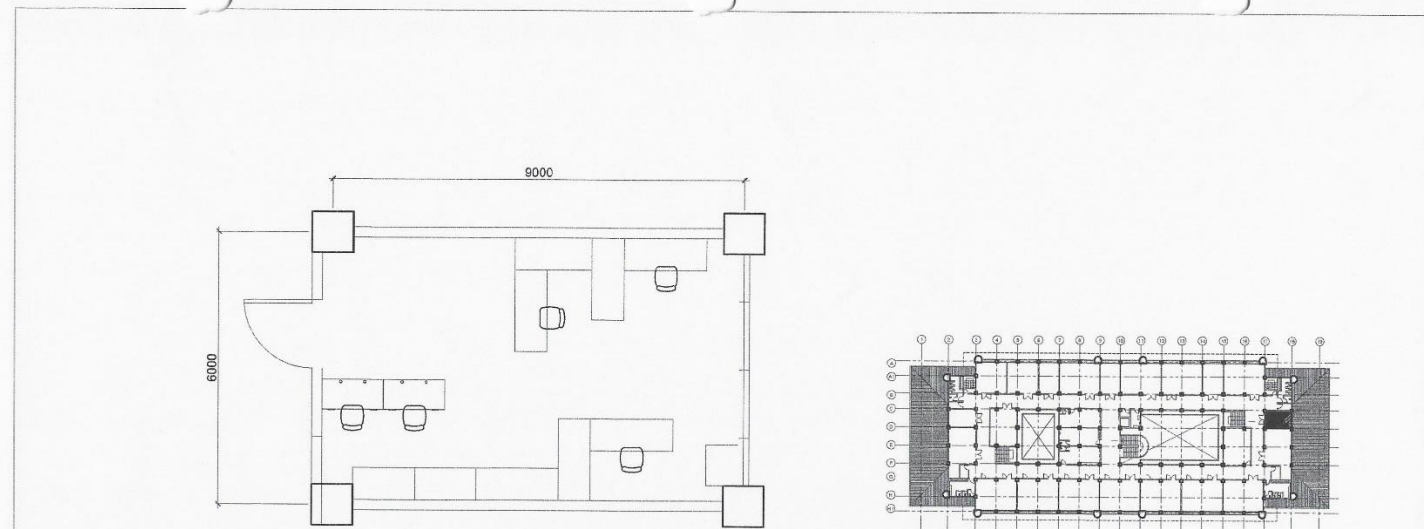

ROOM 301
SCALE 1:100 MTS

OWNER Republic of the Philippines POLYTECHNIC UNIVERSITY OF THE PHILIPPINES Sta. Mesa, Manila	PROJECT TITLE COLLEGE OF ENGINEERING AND ARCHITECTURE BUILDING LOCATION: PUP-NDC CAMPUS, STA. MESA, MANILA	PREPARED BY AR/ENR SHERWIN N. TIEVA DIRECTOR PHYSICAL PLANNING AND DEVELOPMENT OFFICE	SHEET CONTENTS AS SHOWN CADD BY: AID DATE:	SHEET NO. A-1

(02) 8713 5968 | dcoe_chair@gmail.com
RM322 CEA BLDG. NDC COMPOUND,
ANONAS COR. PUREZA STREETS, STA. MESA, MANILA