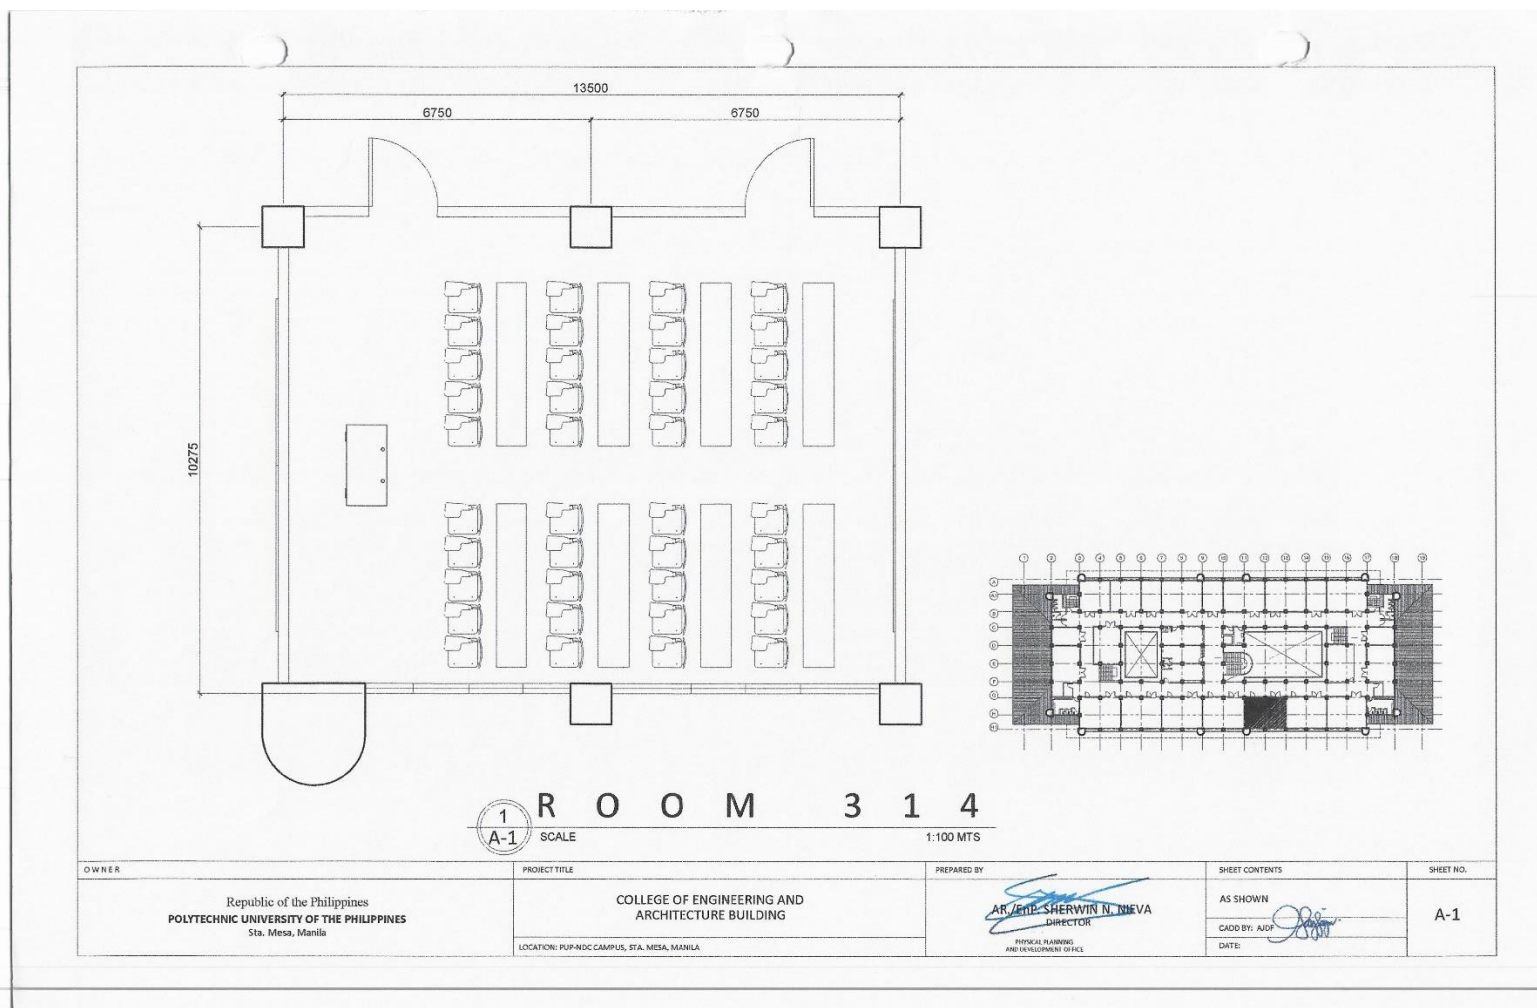

(02) 8713 5968 | dcoe_chair@gmail.com
RM322 CEA BLDG. NDC COMPOUND,
ANONAS COR. PUREZA STREETS, STA. MESA, MANILA