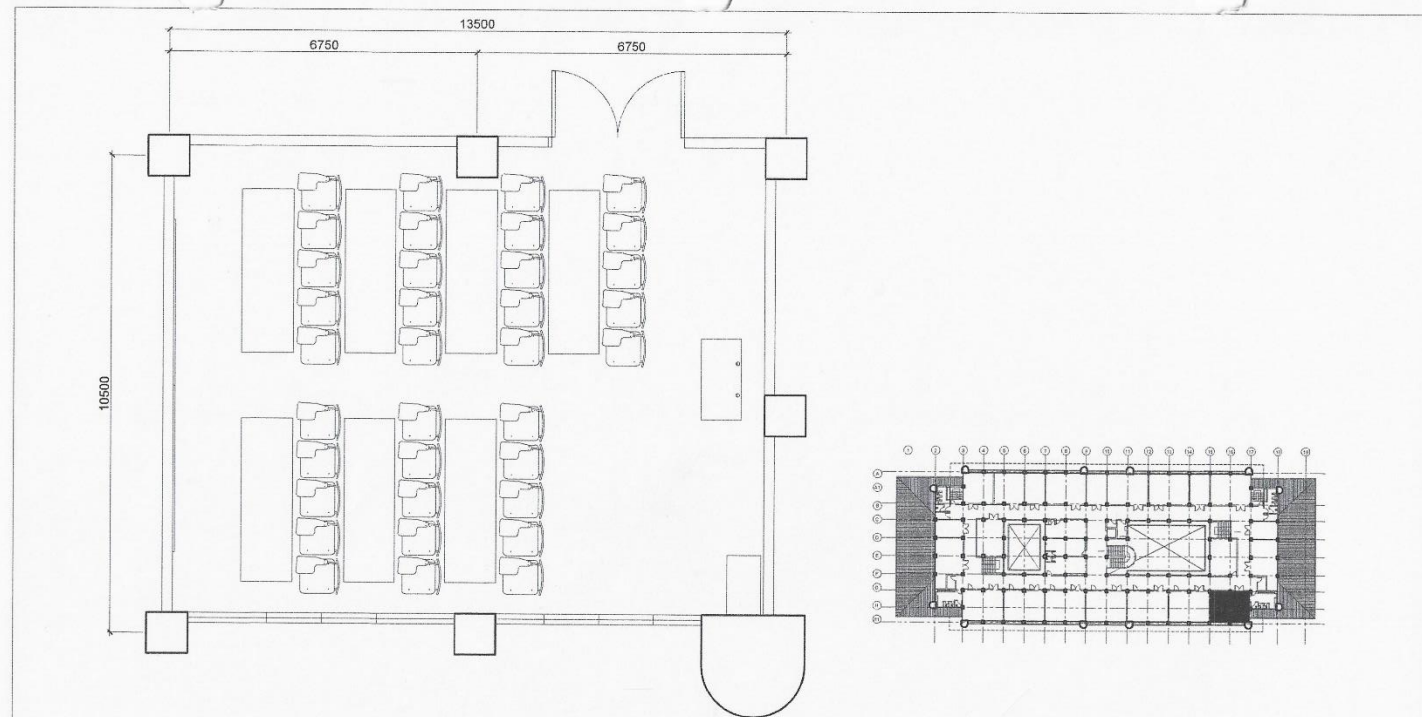

POLYTECHNIC UNIVERSITY OF THE PHILIPPINES
 COLLEGE OF ENGINEERING
COMPUTER ENGINEERING DEPARTMENT

1
A-1 R O O M 3 1 6
 SCALE 1:100 MTS

OWNER	PROJECT TITLE	PREPARED BY	SHEET CONTENTS	SHEET NO.
Republic of the Philippines POLYTECHNIC UNIVERSITY OF THE PHILIPPINES Sta. Mesa, Manila	COLLEGE OF ENGINEERING AND ARCHITECTURE BUILDING LOCATION: PUP-NDC CAMPUS, STA. MESA, MANILA	AR/ENR SHERWIN N. NIEVA DIRECTOR PHYSICAL PLANNING AND DEVELOPMENT OFFICE	AS SHOWN CADD BY: ADP DATE:	A-1