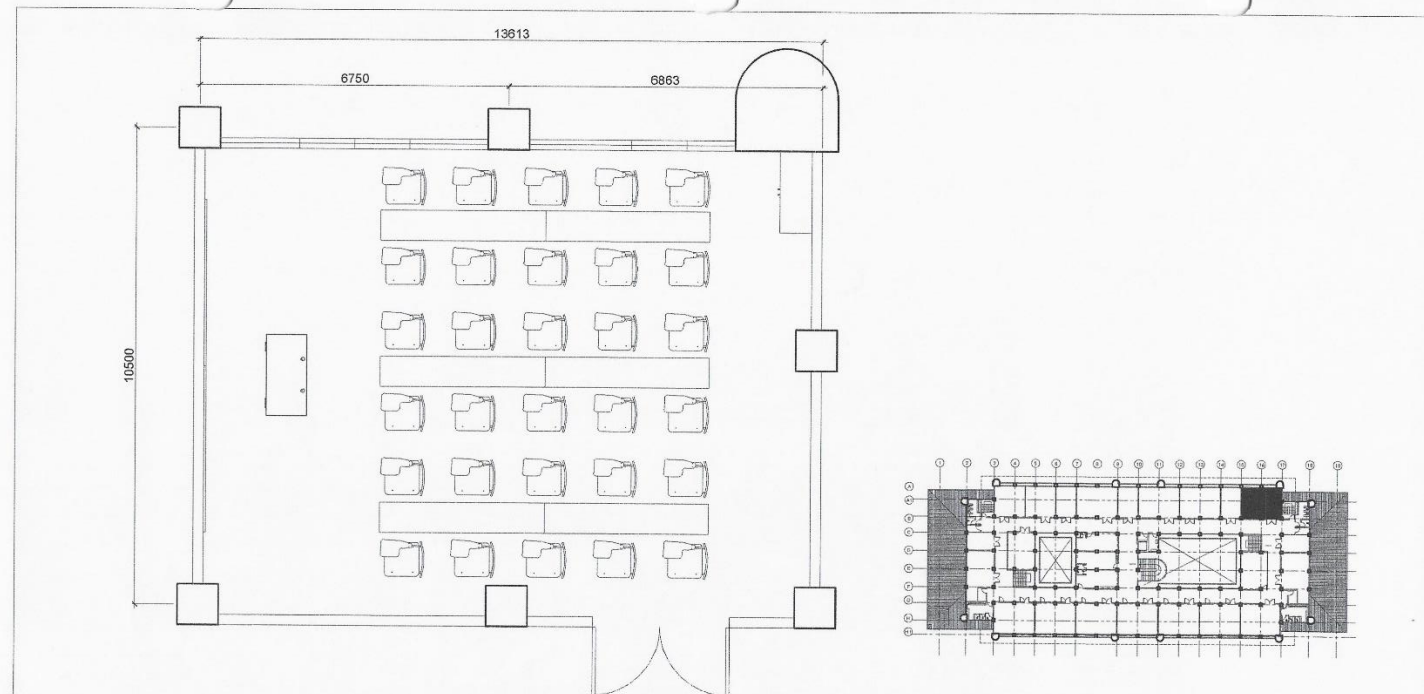

1
A-1 R O O M 3 0 2
SCALE 1:100 MTS

OWNER	PROJECT TITLE	PREPARED BY	SHEET CONTENTS	SHEET NO.
Republic of the Philippines POLYTECHNIC UNIVERSITY OF THE PHILIPPINES Sta. Mesa, Manila	COLLEGE OF ENGINEERING AND ARCHITECTURE BUILDING LOCATION: PUP-NDC CAMPUS, STA. MESA, MANILA	AR. ENR. SHERWIN N. NIEVA DIRECTOR PHYSICAL PLANNING AND DEVELOPMENT OFFICE	AS SHOWN CADD BY: AIDP DATE:	A-1

(02) 8713 5968 | dcoe_chair@gmail.com
RM322 CEA BLDG. NDC COMPOUND,
ANONAS COR. PUREZA STREETS, STA. MESA, MANILA