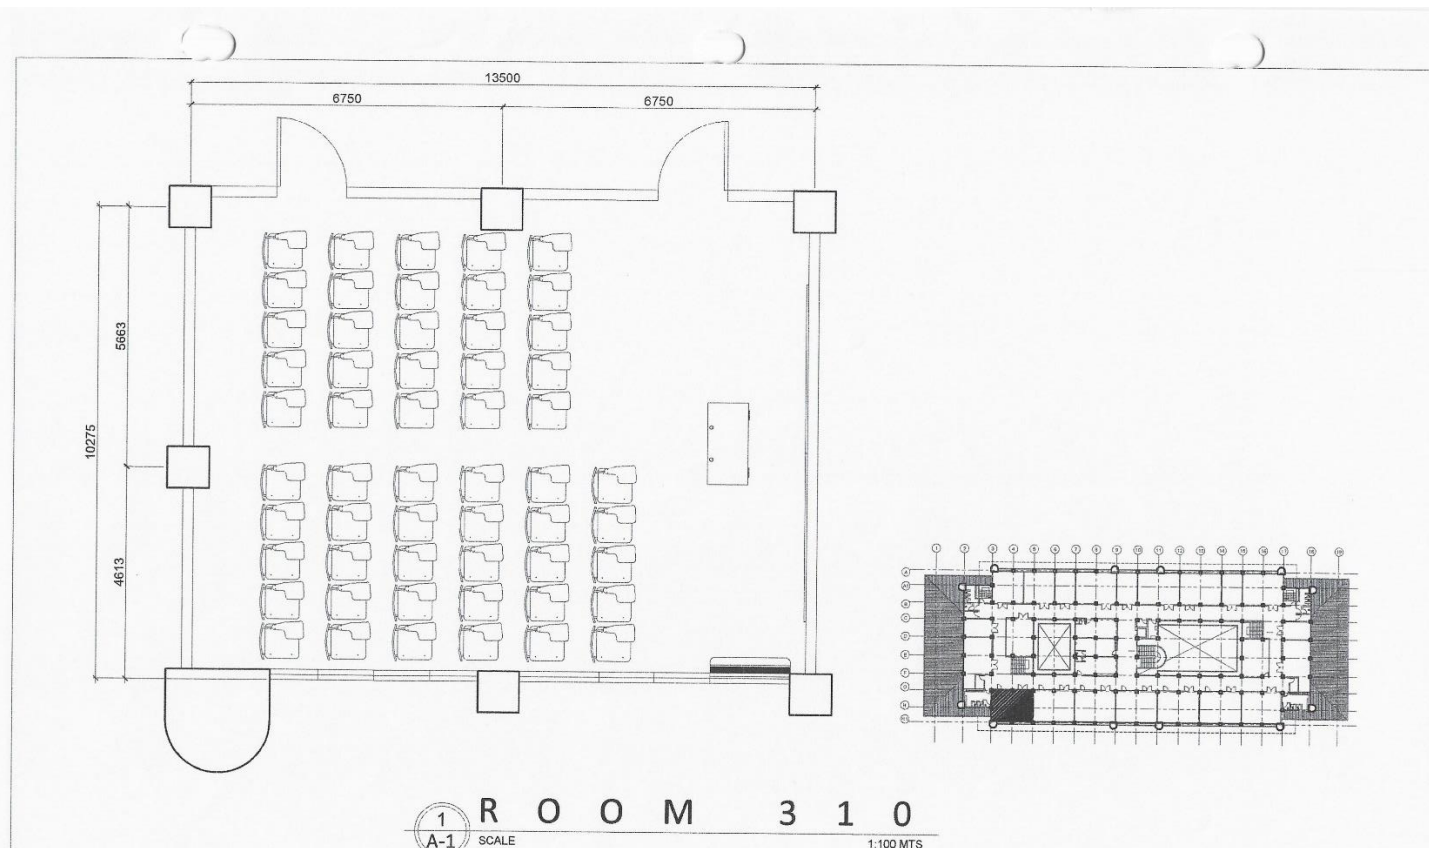

1
A-1 ROOM 310
SCALE 1:100 MTS

OWNER Republic of the Philippines POLYTECHNIC UNIVERSITY OF THE PHILIPPINES Sta. Mesa, Manila	PROJECT TITLE COLLEGE OF ENGINEERING AND ARCHITECTURE BUILDING	PREPARED BY <i>[Signature]</i> AR. EMIL SHERWIN N. NEVA DIRECTOR PHYSICAL PLANNING AND DEVELOPMENT OFFICE	SHEET CONTENTS AS SHOWN CADD BY: AIDP DATE:	SHEET NO. A-1
	LOCATION: PUP-NCC CAMPUS, STA. MESA, MANILA			

(02) 8713 5968 | dcoe_chair@gmail.com
RM322 CEA BLDG. NDC COMPOUND,
ANONAS COR. PUREZA STREETS, STA. MESA, MANILA