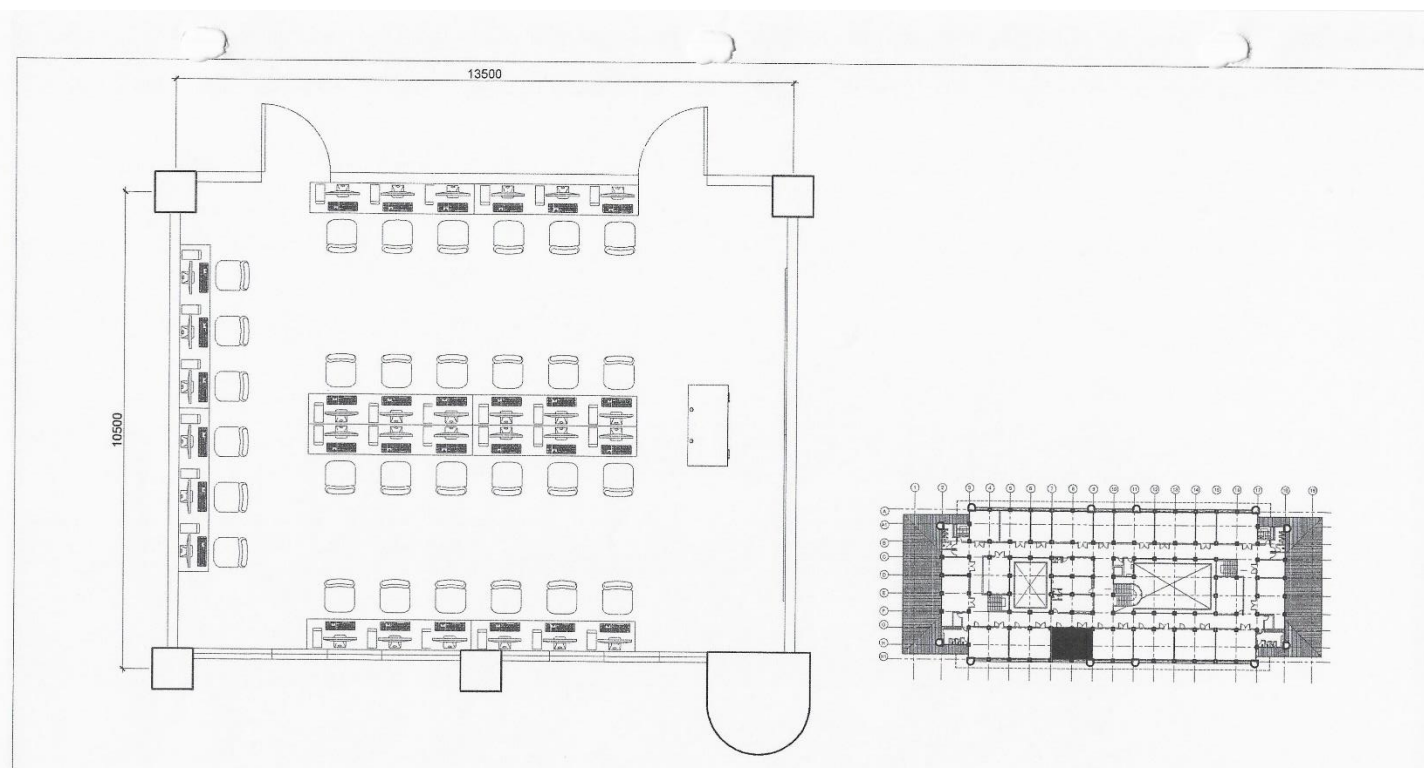

1
A-1 SCALE 1:100 MTS
R O O M 3 1 2

OWNER	PROJECT TITLE	PREPARED BY	SHEET CONTENTS	SHEET NO.
Republic of the Philippines POLYTECHNIC UNIVERSITY OF THE PHILIPPINES Sta. Mesa, Manila	COLLEGE OF ENGINEERING AND ARCHITECTURE BUILDING LOCATION: PUP-NDC CAMPUS, STA. MESA, MANILA	AR. ZENR SHERWIN N. MEVA DIRECTOR PHYSICAL PLANNING AND DEVELOPMENT OFFICE	AS SHOWN CADD BY: AIDY DATE:	A-1

(02) 8713 5968 | dcoe_chair@gmail.com
RM322 CEA BLDG. NDC COMPOUND,
ANONAS COR. PUREZA STREETS, STA. MESA, MANILA