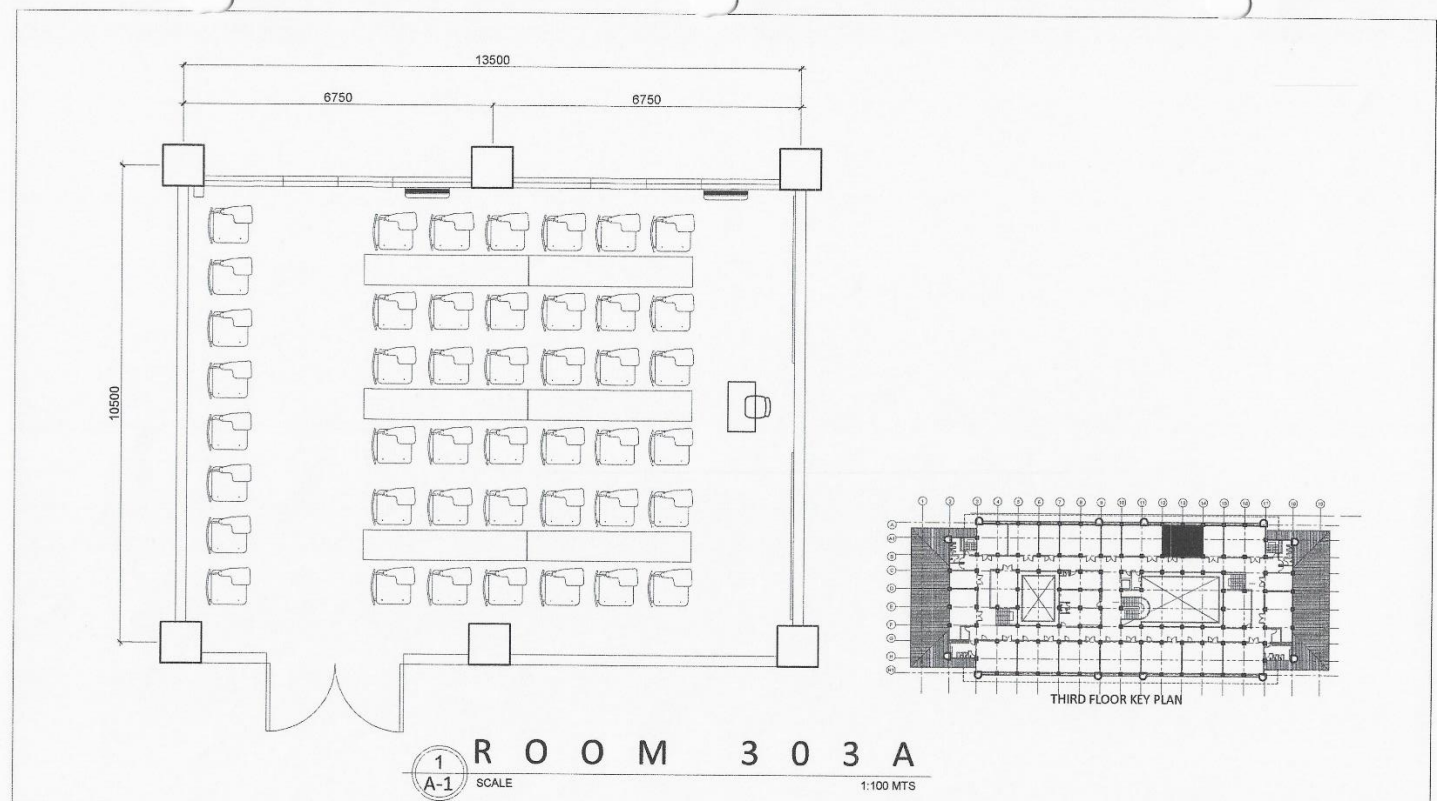

ROOM 303A
SCALE 1:100 MTS

OWNER	PROJECT TITLE	PREPARED BY	SHEET CONTENTS	SHEET NO.
Republic of the Philippines POLYTECHNIC UNIVERSITY OF THE PHILIPPINES Sta. Mesa, Manila	COLLEGE OF ENGINEERING AND ARCHITECTURE BUILDING LOCATION: PUP-NDC CAMPUS, STA. MESA, MANILA	AR./ENR. SHERWIN N. TIEVA DIRECTOR PHYSICAL PLANNING AND DEVELOPMENT OFFICE	AS SHOWN CADD BY: AIDP DATE:	A-1

(02) 8713 5968 | dcoe_chair@gmail.com
RM322 CEA BLDG. NDC COMPOUND,
ANONAS COR. PUREZA STREETS, STA. MESA, MANILA